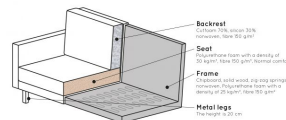

800971-79

RODEO CORNER SOFA RIGHT VELVET ANTHRACITE