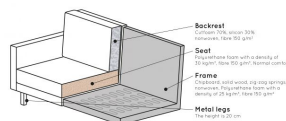

800897-126

RODEO HOCKER ON LEGS VELVET RUST

Color finish rust

Packages 1

Country of origin PL

Assembly required Assembly required

Additional description

Velvet is the newest fabric version of the beautiful Rodeo seating series by the brand BePureHome. This loveseat is modern, chic and contemporary. This 1.5-seater armchair / Loveseat is generous and has a beautiful 100% polyester velvet fabric. The legs are made of black metal. The seat height is 45 cm, the seat depth is 60 cm and the height of the armrests is 68 cm. The fabric 100% polyester velvet, feels soft, is of a heavy quality and is suitable for intensive use. The fabric has not been tested for additional treatments and we therefore advise against impregnating the sofa. If this is deemed necessary, it is at your own risk and we recommend that you test it out on a spot - out of sight. The Rodeo furniture series consists of this armchair / Loveseat, a 3-seater sofa, a 2.5-seater sofa, stool 120x60, a dining sofa and a dining chair. Orders for this product can not be cancelled