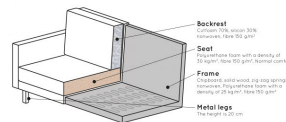

800897-12

RODEO HOCKER ON LEGS VELVET TAUPE