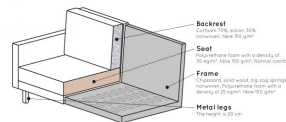

800971-45

RODEO CORNER SOFA RIGHT VELVET BLUE

Productcode 800971-45

EAN 8714713105687

Dimensions 85x266x86/213

Material 100% pes

Color finish blue

Packages 2

Country of origin PL

Assembly required Assembly required

Additional description

The Rodeo series by BePureHome is modern, tough and contemporary. This corner sofa on the right is spacious, offers plenty of seating space and has a soft velvet fabric. Thanks to its slim frame and loose cushions, the sofa subtly shows in the living room. The legs are made of black metal.

This is the corner sofa on the right, when you stand in front of the sofa, the corner is on the right. The height of the bench is 85 cm, the length on the left is 266 cm, the length of the bench on the right is 213 cm and the depth is 88 cm. The width of the 2-seater part is 180 cm, the width of the corner part is 86 cm.

The seat height is 45 cm, the seat depth is 60 cm and the height of the armrests is 68 cm.

The velvet fabric with a vel