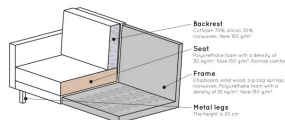

800971-162

RODEO CORNER SOFA RIGHT VELVET GREEN FOREST

Assembly required

Assembly required

Additional description

The Rodeo series by BePureHome is modern, tough and contemporary. This corner sofa on the right is spacious, offers plenty of seating space and has a soft velvet fabric. Thanks to its slim frame and loose cushions, the sofa subtly shows in the living room. The legs are made of black metal.

This is the corner sofa on the right, when you stand in front of the sofa, the corner is on the right. The height of the bench is 85 cm, the length on the left is 266 cm, the length of the bench on the right is 213 cm and the depth is 88 cm. The width of the 2-seater part is 180 cm, the width of the corner part is 86 cm. The seat height is 45 cm, the seat depth is 60 cm and the height of the armrests is 68 cm.

The Rodeo series consists of this corner sofa, a 3-seater sofa, a 2.5-seater sofa, armchair/loveseat, the Rodeo stool 120x60, a dining room sofa and the Rodeo dining room chair.

Orders of this article cannot be cancelled.