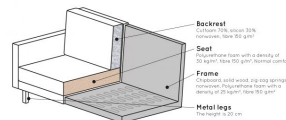

800971-156

RODEO CORNER SOFA RIGHT VELVET DARK GREEN HUNTER