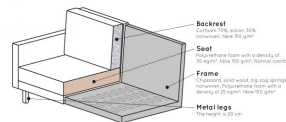

800971-14

RODEO CORNER SOFA RIGHT VELVET HONEY YELLOW