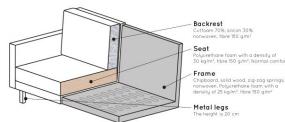

800971-132

RODEO CORNER SOFA RIGHT VELVET OCHRE

Dimensions	85x266x86/213
Material	100% pes
Color finish	ochre
Packages	2
Country of origin	PL
Assembly required	Assembly required

Additional description

The Rodeo series by BePureHome is modern, tough and contemporary. This corner sofa on the right is spacious, offers plenty of seating space and has a soft velvet fabric. Thanks to its slim frame and loose cushions, the sofa subtly shows in the living room. The legs are made of black metal.

This is the corner sofa on the right, when you stand in front of the sofa, the corner is on the right. The height of the bench is 85 cm, the length on the left is 266 cm, the length of the bench on the right is 213 cm and the depth is 88 cm. The width of the 2-seater part is 180 cm, the width of the corner part is 86 cm.

The seat height is 45 cm, the seat depth is 60 cm and the height of the armrests is 68 cm.

The velvet fabric with a velvet look feels soft, is of a heavy quality and suitable for intensive use. The fabric has not been tested for additional treatments and therefore we do not recommend impregnating the sofa. If this is deemed necessary, it is at y...