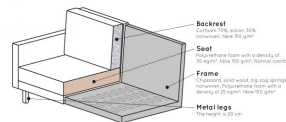

800971-126

RODEO CORNER SOFA RIGHT VELVET RUST

EAN	8714713106400
Dimensions	85x266x86/213
Material	100% pes
Color finish	rust
Packages	2
Country of origin	PL
Assembly required	Assembly required

Additional description

This is the corner sofa on the right, when you stand in front of the sofa, the corner is on the right. The height of the bench is 85 cm, the length on the left is 266 cm, the length of the bench on the right is 213 cm and the depth is 88 cm. The width of the 2-seater part is 180 cm, the width of the corner part is 86 cm. The seat height is 45 cm, the seat depth is 60 cm and the height of the armrests is 68 cm.