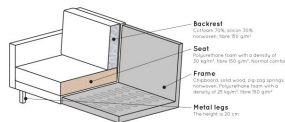

## RODEO CORNER SOFA RIGHT VELVET TAUPE

Productcode 800971-12

EAN 8714713106462

Dimensions 85x266x86/213

Material 100% pes

Color finish taupe

Packages 2

Country of origin PL

This is the corner sofa on the right, when you stand in front of the sofa, the corner is on the right. The height of the bench is 85 cm, the length on the left is 266 cm, the length of the bench on the right is 213 cm and the depth is 88 cm. The width of the 2-seater part is 180 cm, the width of the corner part is 86 cm.

The seat height is 45 cm, the seat depth is 60 cm and the height of the armrests is 68 cm.

The velvet fabric with a vel