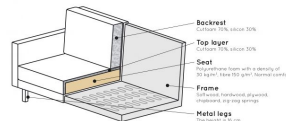

800844-79

RODEO CLASSIC SOFA 2,5-SEATER VELVET ANTHRACITE