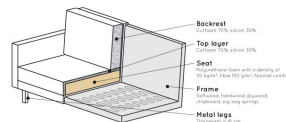

800844-45

RODEO CLASSIC SOFA 2,5-SEATER VELVET BLUE