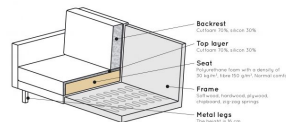

800844-198

RODEO CLASSIC SOFA 2,5-SEATER VELVET TEAL

Productcode 800844-198

EAN 8714713106677

Dimensions 83x230x88

Material 100% pes

Color finish teal

Packages 1

Country of origin PL

Assembly required Assembly required

Additional description

The Rodeo series of seats by the Dutch brand BePureHome is modern, tough and contemporary. This Classic 2.5-seater variant has stitched seat cushions which give the sofa a classic touch. The sofa is generous, offers plenty of seating space and has a soft velvet fabric. The slim frame and loose cushions make the sofa look subtle in the living room. The loose cushions are not reversible. The 16 cm high legs are made of metal with a black finish. The seat height is 47 cm, the seat depth is 58 cm, the seat width is 206 cm, the backrest is 49 cm high. The width of the armrests is 12 cm and the height of the armrests is 70 cm.