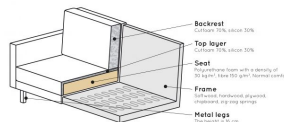

800844-162

RODEO CLASSIC SOFA 2,5-SEATER VELVET GREEN FOREST

Assembly required

Assembly required

Additional description

The Rodeo series of seats by the Dutch brand BePureHome is modern, tough and contemporary. This Classic 2.5-seater variant has stitched seat cushions which give the sofa a classic touch. The sofa is generous, offers plenty of seating space and has a soft velvet fabric. The slim frame and loose cushions make the sofa look subtle in the living room. The loose cushions are not reversible. The 16 cm high legs are made of metal with a black finish. The seat height is 47 cm, the seat depth is 58 cm, the seat width is 206 cm, the backrest is 49 cm high. The width of the armrests is 12 cm and the height of the armrests is 70 cm.

The frame of the sofa consists of solid wood, chipboard, beaverboard and cardboard. The bench has a zigzag suspension.

The seat has a foam filling T3037, a standard foam with high durability and comfortable seating comfort.