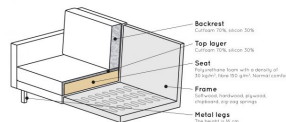

800844-14

RODEO CLASSIC SOFA 2,5-SEATER VELVET HONEY YELLOW

Material 100% pes

Color finish honey yellow

Packages 1

Country of origin PL

Assembly required Assembly required

Additional description

The Rodeo series of seats by the Dutch brand BePureHome is modern, tough and contemporary. This Classic 2.5-seater variant has stitched seat cushions which give the sofa a classic touch. The sofa is generous, offers plenty of seating space and has a soft velvet fabric. The slim frame and loose cushions make the sofa look subtle in the living room. The loose cushions are not reversible. The 16 cm high legs are made of metal with a black finish. The seat height is 47 cm, the seat depth is 58 cm, the seat width is 206 cm, the backrest is 49 cm high. The width of the armrests is 12 cm and the height of the armrests is 70 cm.

The frame of the sofa consists of solid wood, chipboard, beaverboard and cardboard. The bench has a zigzag suspension.

The seat has a foam filling T3037, a standard foam with high durability and comfortable seating comfort.