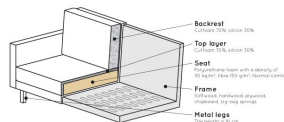

800844-132

RODEO CLASSIC SOFA 2,5-SEATER VELVET OCHRE