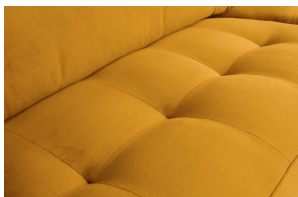

800844-132

RODEO CLASSIC SOFA 2,5-SEATER VELVET OCHRE