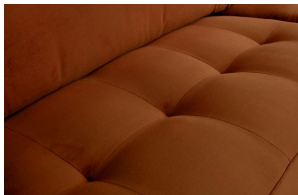

800844-126

RODEO CLASSIC SOFA 2,5-SEATER VELVET RUST