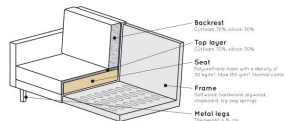

800844-126

RODEO CLASSIC SOFA 2,5-SEATER VELVET RUST