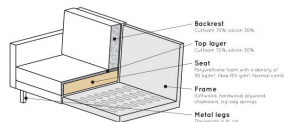

800844-12

RODEO CLASSIC SOFA 2,5-SEATER VELVET TAUPE