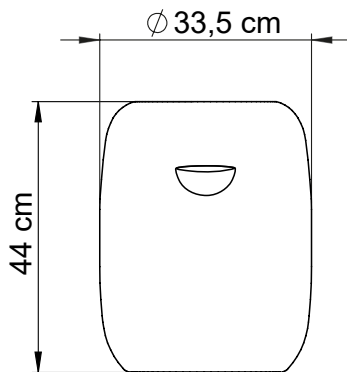

fact sheet

Stool pill

240-030-001 blue gradient

Although handcrafted from a sturdy ceramic, the Pill stool is perfectly designed for comfortable sitting. The dome-like shape is an inviting feature purposely developed to naturally merge with your 'soft parts'. This product is not for human consumption, please read the instructions on the box.

Spare parts
Felt gliders

Packaging
Packed in one carton box 5ply.
Size: 38 x 38 x 52 cm

Made-to-order
Non-standard fabrics or colours are made-to-order against a minimum order quantity of 100 pieces. Please contact your account manager for a specific custom made request.