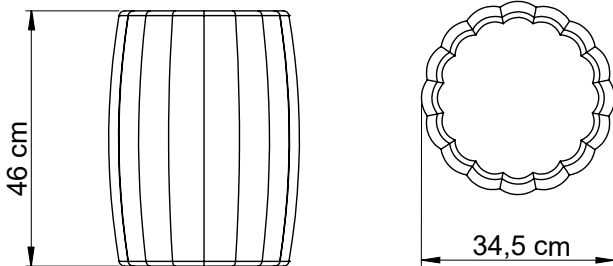

# Stool curvy

240-030-008 ceramic

Although handcrafted from a sturdy ceramic, the Pill stool is perfectly designed for comfortable sitting. The dome-like shape is an inviting feature purposely developed to naturally merge with your 'soft parts'. This product is not for human consumption, please read the instructions on the box.

## Packaging

Packed in one carton box 5ply.  
Size: 38 x 38 x 53 cm