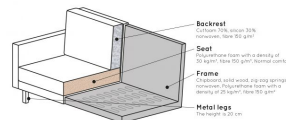

800905-12

RODEO CHAISE LONGUE LEFT VELVET TAUPE

EAN	8714713105403
Dimensions	85x300x86/155
Material	100% pes
Color finish	taupe
Packages	2
Country of origin	PL
Assembly required	Assembly required

Additional description

The legs are made of black metal. The seat height is 45 cm, the seat width is 274 cm (120 cm from the lung chair part), the seat depth is 60 cm (125 cm from the lung chair part) and the height of the armrests is 67 cm.