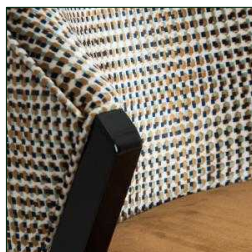

Packaging	Type	Units/Box	Content	Volume	Length	Wide	High	Weight (Kg)
	CARTON	1	PRODUCT	0.3843	61	70	90	12,7