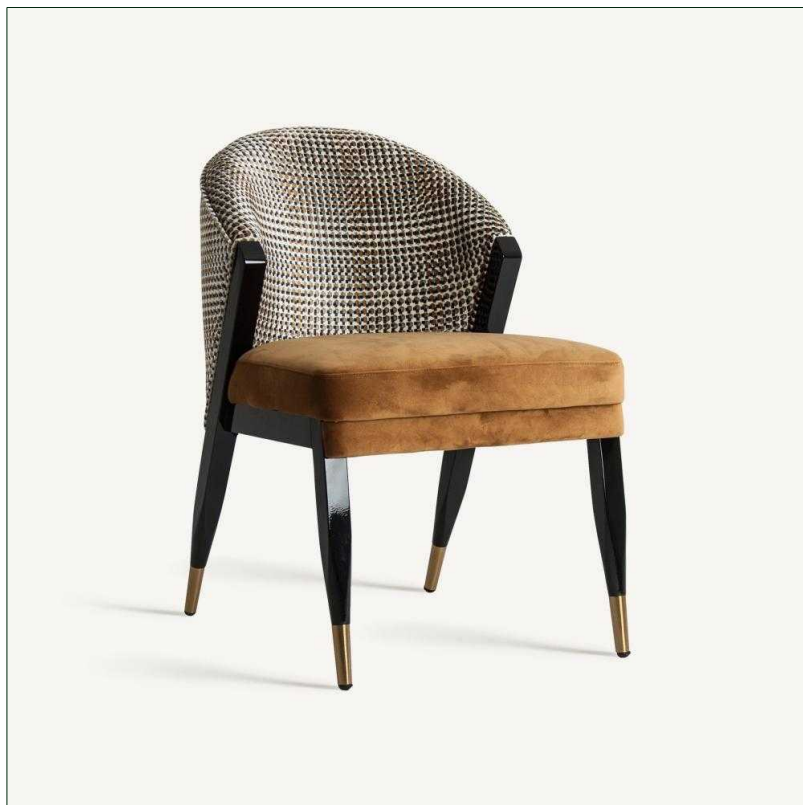

# VICAL

Ref. 27369 BRILLON CHAIR

## COMPOSITION

Velvet combined with foam and rubber wood.

## DIMENSIONS

Measurements (length x width x height):  
56 x 70 x 85 cm.

Weight:  
9,6 kg.

Legs dimensions:  
4x4x38 cm.

Seat size:  
55x39x8 cm.

Height floor to seat:  
53 cm.

Seat density:  
RESPALDO: 30Kg ASIENTO: 35Kg