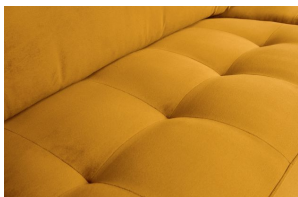

DE
dutch furniture
EELHOORN

+31 88 96 66 300

info@deekhoorn.com

www.deekhoorn.com