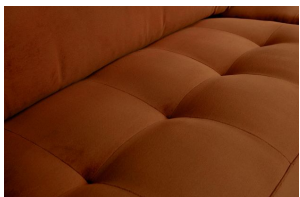

800576-126

RODEO CLASSIC SOFA 3-SEATER VELVET RUST

Material

100% pes

Color finish

rust

Additional description

The Rodeo series of seats by the Dutch brand BePureHome is modern, tough and contemporary. This Classic 3-seater variant has stitched seat cushions which give the sofa a classic touch. The sofa is generous, offers plenty of seating space and has a soft velvet fabric. The slim frame and loose cushions make the sofa look subtle in the living room. The loose cushions are not reversible. The 16 cm high legs are made of metal with a black finish. The seat height is 47 cm, the seat depth is 58 cm, the seat width is 251 cm, the backrest is 49 cm high. The width of the armrests is 12 cm and the height of the armrests is 70 cm.

The frame of the sofa consists of solid wood, chipboard, beaverboard and cardboard. The bench has a zigzag suspension.

The seat has a foam filling T3037, a standard foam with high durability and comfortable seating comfort.

The back has a filling of 70% cut foam and 30% silicone.

The velvet fabric with a velvet look feels soft, is of a heavy quality and suitable for intensive use. The fabric has not been tested for additional treatments and therefore we do not recommend impregnating the sofa. If this is deemed necessary, it is at your own risk and we recommend that you test it out of sight.