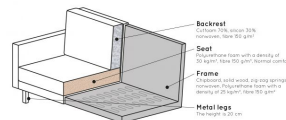

800905-79

RODEO CHAISE LONGUE LEFT VELVET ANTHRACITE