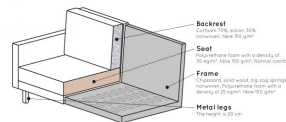

800905-45

RODEO CHAISE LONGUE LEFT VELVET BLUE