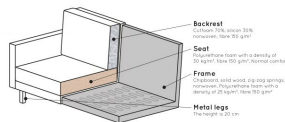

# RODEO CHAISE LONGUE LEFT VELVET TEAL

Dimensions 85x300x86/155

Material 100% pes

Color finish teal

Packages 2

Country of origin PL

Assembly required Assembly required

The legs are made of black metal. The seat height is 45 cm, the seat width is 274 cm (120 cm from the lung chair part), the seat depth is 60 cm (125 cm from the lung chair part) and the height of the armrests is 67 cm.