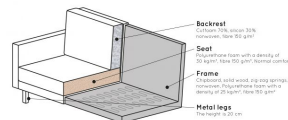

DE EEKHOORN
dutch furniture

+31 88 96 66 300
info@deekhoorn.com
www.deekhoorn.com