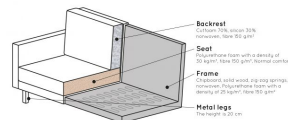

800905-14

RODEO CHAISE LONGUE LEFT VELVET HONEY YELLOW

Color finish

honey yellow

Packages

2

Country of origin

PL

The legs are made of black metal. The seat height is 45 cm, the seat width is 274 cm (120 cm from the lung chair part), the seat depth is 60 cm (125 cm from the lung chair part) and the height of the armrests is 67 cm.