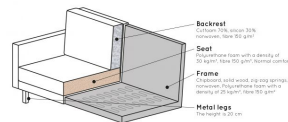

800905-132

RODEO CHAISE LONGUE LEFT VELVET OCHRE