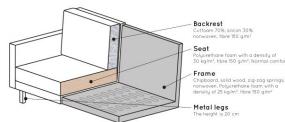

800905-126

RODEO CHAISE LONGUE LEFT VELVET RUST

Dimensions 85x300x86/155

Material 100% pes

Color finish rust

Packages 2

Country of origin PL

Additional description

The legs are made of black metal. The seat height is 45 cm, the seat width is 274 cm (120 cm from the lung chair part), the seat depth is 60 cm (125 cm from the lung chair part) and the height of the armrests is 67 cm.

The Rodeo furniture series consists of a 3-seater sofa, a 2.5-seater sofa, a chaise longue, a stool on legs and an armchair / Loveseat, a dining room sofa and a dining chair.

Orders of this article cannot be cancelled