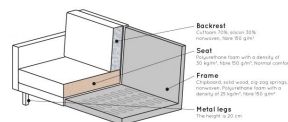

800902-79

RODEO CHAISE LONGUE RIGHT VELVET ANTHRACITE

Productcode	800902-79
-------------	-----------

EAN	8714713103720
-----	---------------

Dimensions	85x300x86/155
------------	---------------

Material	100% pes
----------	----------

The legs are made of black metal. The seat height is 45 cm, the seat width is 274 cm (120 cm from the lung chair part), the seat depth is 60 cm (125 cm from the lung chair part) and the height of the armrests is 67 cm.