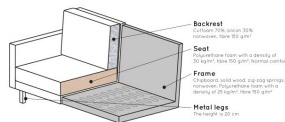

800902-45

RODEO CHAISE LONGUE RIGHT VELVET BLUE