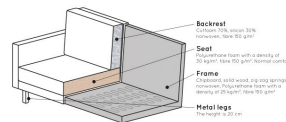

800902-162

RODEO CHAISE LONGUE RIGHT VELVET GREEN FOREST