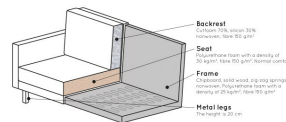

800902-156

RODEO CHAISE LONGUE RIGHT VELVET DARK GREEN HUNTER

Dimensions 85x300x86/155

Material 100% pes

Color finish dark green

Packages 2

Country of origin PL

Assembly required Assembly required

The legs are made of black metal. The seat height is 45 cm, the seat width is 274 cm (120 cm from the lung chair part), the seat depth is 60 cm (125 cm from the lung chair part) and the height of the armrests is 67 cm.