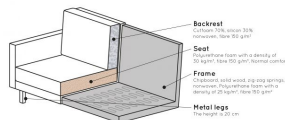

The legs are made of black metal. The seat height is 45 cm, the seat width is 274 cm (120 cm from the lung chair part), the seat depth is 60 cm (125 cm from the lung chair part) and the height of the armrests is 67 cm.

The Rodeo furniture series consists of a 3-seater sofa, a 2.5-seater sofa, a chaise longue, a stool on legs and an armchair / Loveseat, a dining room sofa and a dining chair.

Orders under this article cannot be cancelled...