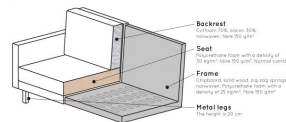

800902-132

RODEO CHAISE LONGUE RIGHT VELVET OCHRE