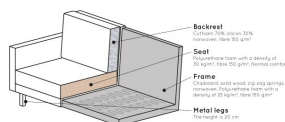

# RODEO CHAISE LONGUE RIGHT VELVET RUST

Country of origin

PL

Assembly required

Assembly required

The legs are made of black metal. The seat height is 45 cm, the seat width is 274 cm (120 cm from the lung chair part), the seat depth is 60 cm (125 cm from the lung chair part) and the height of the armrests is 67 cm.