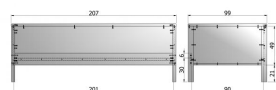

365593-W

NIKKI SOFABED PINE WHITE [fsc]

The mark of responsible forestry

Packages

1

Country of origin

NL

Assembly required