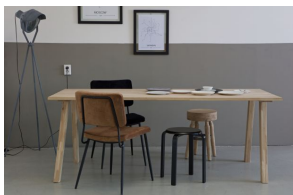

375278-E

SET OF 2 - TABLO A-LEG OAK [fsc]

Dimensions 72x79x10

Material oak (bz/s)

Color finish transparant

The mark of responsible forestry

+31 88 96 66 300

info@deekhoorn.com