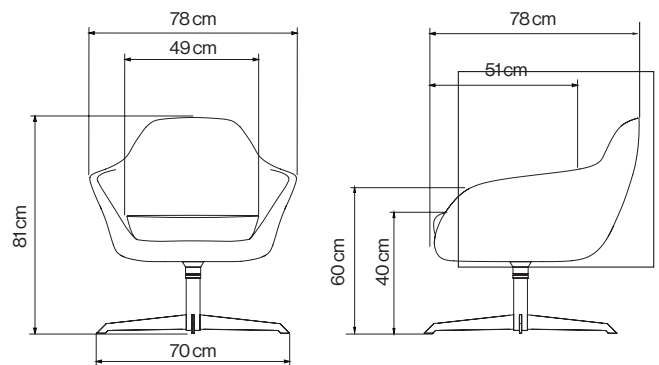

Design by	pols potten studio 2019
About the designer	This item is designed in our very own pols potten studio
Category	Furniture - Chairs
Environment	Indoor
Preassembled	Yes
Material & Finish	Frame: The frame of the chair is made of powder coated metal Cushioning: The cushioning is made of high resiliency (HR) foam Base: The swivel base is made of powder coated metal in a matt black colour
Gliders	Plastic gliders are mounted
Upholstery	Swivel chair Spock is standard available in the following upholstery: - Latenzo 70% polyester / 30% polyacrylic / >100.000 martindale / color fastness level 5
Cleaning & Care	Care and maintenance instructions can be downloaded on the product page of this item at: webshop.polspotten.com or contact your account manager for more specific cleaning & care information.
Spare parts	The spare parts below are available upon order. - Swivel base

Packaging Packed in one brown carton box 5-ply
Size: 80 x 77 x 88,5 cm
Weight: 20,5 kg

Made-to-order Non-standard fabrics or colours are made-to-order against a minimum order quantity of 10 pcs. Upholstery supplied by the customer must always be tested by us in advance to see if it can be applied to our furniture. Please contact your account manager for a specific custom made request.