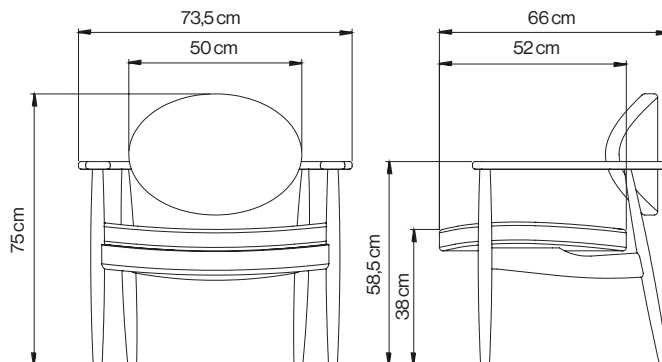

<b>Design by</b>	pols potten studio 2016
<b>About the designer</b>	This item is designed in our very own pols potten studio
<b>Category</b>	Furniture - Chairs
<b>Environment</b>	Indoor
<b>Preassembled</b>	Yes
<b>Material &amp; Finish</b>	Frame: The frame of the chair is made of stained ashwood (FSC 100% certified)
<b>Cushioning</b>	The cushioning inside is made of high resiliency (HR) foam, back foam density is 24kgs/m <sup>3</sup> + 30kgs/m <sup>3</sup> (20%). Seat foam density is 30kgs/m <sup>3</sup> + 24kgs/m <sup>3</sup> (20%)
<b>Gliders</b>	Plastic gliders are mounted
<b>Upholstery</b>	Chair Roundy is standard available in the following upholstery: - Smooth Bermuda 84% polyester / 16% acrylic / >100.000 martindale / color fastness level 5
<b>Cleaning &amp; Care</b>	Care and maintenance instructions can be downloaded on the product page of this item at: <a href="http://webshop.polspotten.com">webshop.polspotten.com</a> or contact your account manager for more specific cleaning & care information.
<b>Spare parts</b>	The spare parts below are available upon order - Plastic gliders
<b>Packaging</b>	Packed in one brown carton box 5-ply Size: 75 x 69 x 75 cm Weight: 11 kg
<b>Downloads</b>	3D files, mood images and packshots are available at the product page of the item at <a href="http://polspotten.nl">polspotten.nl</a>