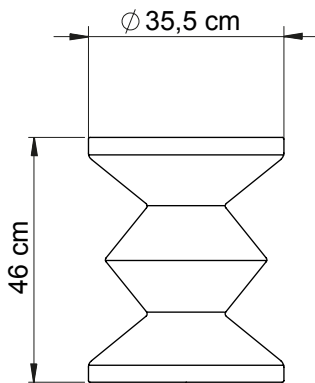

fact sheet

Zig Zag

510-070-014 black

It's in our nature to develop multiple interpretations of different shapes and forms we see fit for our brand. Therefore, we've created the Zig Zag. You may ask why is the Zig Zag such a fitting shape for the pols potten brand. Well, let us tell you a short story. Once upon a time there was a TamTam, we decided to carve it up and create another playful interior icon. See it as a side table, use it as a stool, or let it be your new footrest, it's a useful piece.

Spare parts

Felt gliders

Packaging

Packed in one carton box 5ply.
Size: 38 x 38 x 50 cm

Made-to-order

Non-standard fabrics or colours are made-to-order against a minimum order quantity of 25 pieces. Please contact your account manager for a specific custom made request.