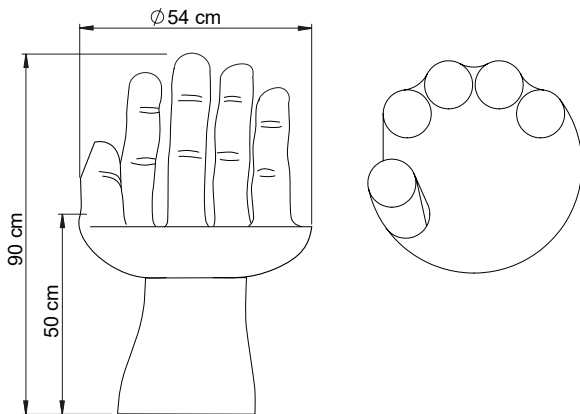

fact sheet

Chair hand

510-020-002 Chair black hand

Also available in the colour

510-020-003
white

Design by

pols potten studio 2019

About the designer

Spare parts

Felt gliders

Packaging

Packed in one carton box 5ply.
Size: 60 x 60 x 95 cm

Made-to-order

Non-standard fabrics or colours are made-to-order against a minimum order quantity of 10 pieces. Please contact your account manager for a specific custom made request.