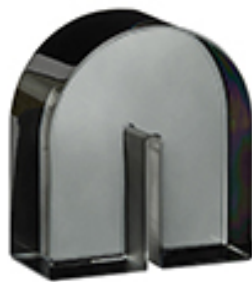

Arch Bookend Grey

PRODUCT FACT SHEET

Arch Bookend Grey

This bookend is made from grey smoked glass. The shape draws associations to the classic horse shoe. You can put it on the shelf to hold your books and magazines or put it on the table to keep your papers in place. The bookend is decorative and can be used as a sculpture on its own. This product is handmade and may therefore vary.

EAN

EAN	5712772068304
Tariff	70189090

Materials

Materials	Crystal
-----------	---------

Colour

Colour	Smoked
Solid colour	No
Colour variation	Yes

Dimensions

Size	10x5xh11cm
Net weight (g)	1.100
Gross weight (g)	1.200
Master box length (cm)	58
Master box width (cm)	35
Master box height (cm)	24