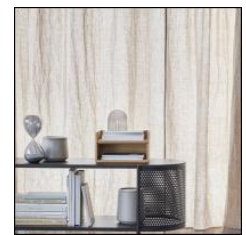

Product box length (cm)	16
Product box width (cm)	10
Product box height (cm)	17

Cleaning

Spot cleaning	Soft damp cloth

Production

Handmade	Yes
Air bubbles	No
Mouth blown	No

Available content

Image link

Image link

<https://images.hubsch-interior.com/?images=340801&account=PIM&mode=getFiles>

Click the link above to download all photo content for this product.

Images

The following photo content is available for this product.