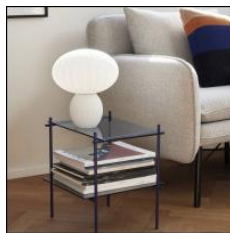

Available content

Image link

Image link

<https://images.hubsch-interior.com/?images=021112&account=PIM&mode=getFiles>

Click the link above to download all photo content for this product.

Images

The following photo content is available for this product.