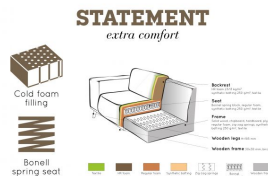

+31 88 96 66 300

info@deekhoorn.com

www.deekhoorn.com