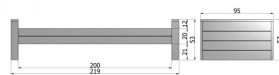

365558-GBS

DENNIS BED STEELGREY [fsc]

wood

EAN	8714713038114
Dimensions	53x219x95
Material	Pine brushed
Color finish	steel grey
Packages	1
Country of origin	NL
Assembly required	Assembly required

#### Additional description

1-person bed, optional with convenient storage drawer which can also be used as a guest bed. The bed is painted in the sturdy colour steel grey and is made of solid pine with brushed finish. Note: The drawer is supplied as a standard storage drawer. If you want to use the drawer as a mattress tray, you can make it by ordering the slatted frame with ribbon 90x200 and the mattress polyether 90x190 cm. This bed is part of the room Dennis, this room consists of this bed without panels or the sofa bed, a desk, a closet, a storage box, a nightstand and a wall shelf. BRUSHED WOOD This piece of furniture is made of brushed wood. The veins and knots are accentuated by brushing, giving the wood a lived look. This treatment can make unevenness, small cracks and knots extra noticeable. These are characteristics of the lived wood. Each item is therefore unique! The bed is delivered without slatted ba...