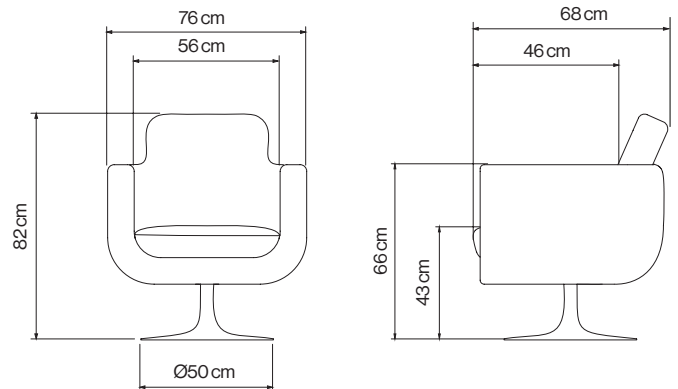

pols potten

Swivel chair Kirk

Fact Sheet

The Kirk Swivel Chair is the epitome of retro futuristic design. The shape of the chair alone defines the 60's with a nod to its space-age roots. Kirk's back and armrests are ergonomically designed to curve around the body and provide superior comfort. We've bolstered the chair's 60s style with a monochrome base and upholstery combination, it's as playful as it is stylish.

Design by	pols potten studio 2019
About the designer	This item is designed in our very own pols potten studio
Category	Furniture - Chairs
Environment	Indoor
Preassembled	Yes
Material & Finish	Frame: The frame of the chair is made of powder coated metal. Cushioning: The cushioning is made of high resiliency (HR) foam. Base: The swivel base is made of powder coated metal in a matching matt colour with the upholstery.
Gliders	Plastic gliders
Upholstery	The Kirk chair is standard available in the following upholstery: Latenzo 70% polyester / 30% polyacrylic / >100.000 martindale / color fastness level 5
Cleaning & Care	Care and maintenance instructions can be downloaded on the product page of this item at: webshop.polspotten.com or contact your account manager for more specific cleaning & care information.
Spare parts	The spare parts below are available upon order: - Swivel base

Packaging Packed in one brown carton box 5-ply
Size: 77 x 79,5 x 88 cm
Weight: 20,5 kg

Downloads 3D files, mood images and packshots are available at the product page of the item at polspotten.nl

Made-to-order