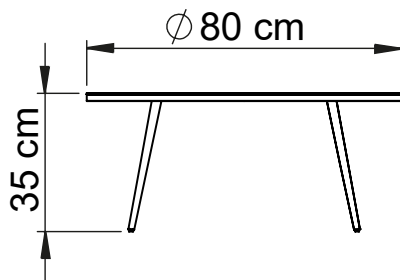

Design by

pols potten studio 2019

About the designer

This item is designed in our very own pols potten studio.

Category

Furniture - tables

Environment

Indoor

Preassembled

No, top and legs must be assembled

Material & Finish

300-070-029: brushed gold-plated stainless-steel frame
+ white resin artificial marble top
300-070-031: brushed gold-plated stainless-steel frame
+ black resin artificial marble top

Gliders

Gliders are standard on all

Cleaning & Care

Care- and maintenance instructions can be downloaded on the product page of this item at webshop.polspotten.com or contact your account manager for more specific cleaning & care information.

Spare parts

A screw set

Packaging

Packed in one carton box 5ply.
Size: 88 x 88 x 8 cm

Made-to-order

Other colors or finishes are made-to-order against a minimum order quantity of 50 pieces. Please contact your account manager for a specific custom-made request.

Test & Certifications

Declaration of conformity: Stain resistance / dry-heat resistance / cold liquid / surface hardness

Downloads

3D files, mood images and packshots are available at the product page of the item at webshop.polspotten.com